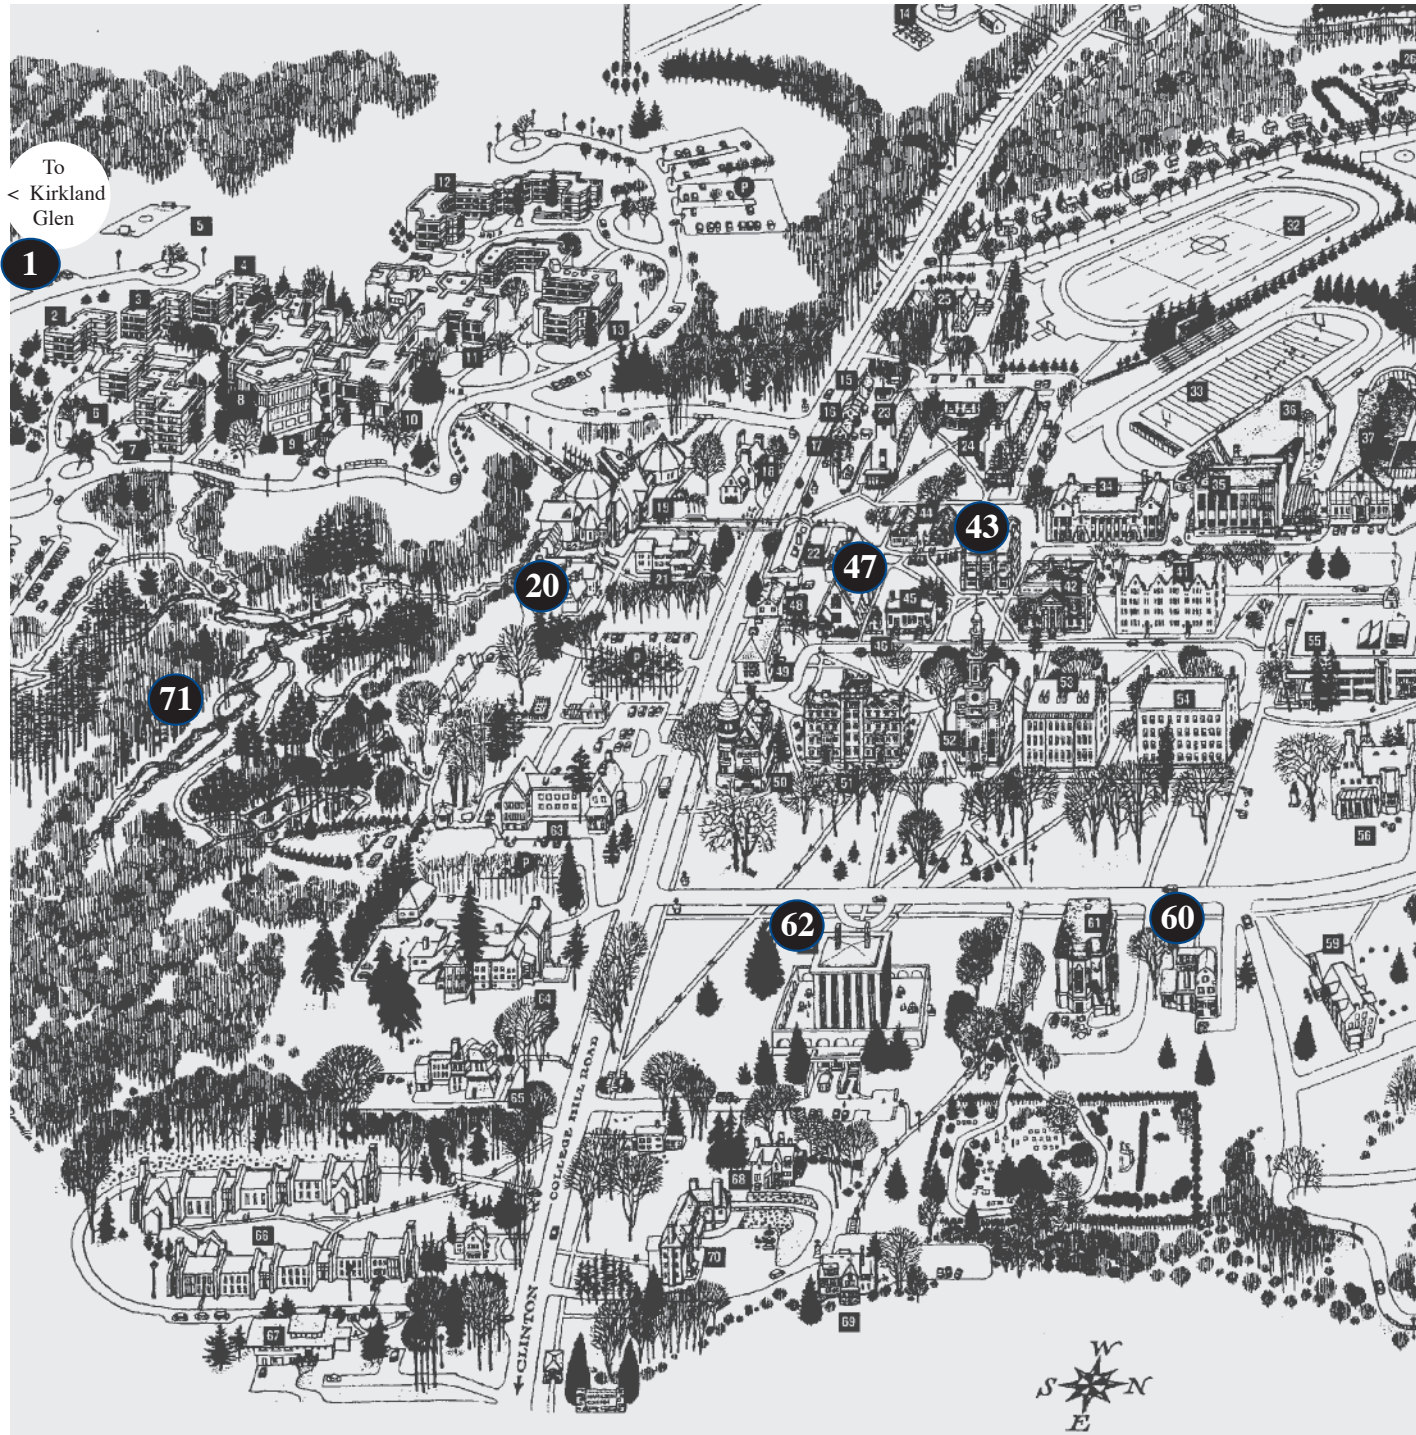

Hamilton College Campus Map (reduced):

1. **To the Kirkland Glen**
2. Major Residence Hall
3. McInstosh Residence Hall
4. Minor Residence Hall
5. Mason Field
6. Keehn Residence Hall
7. Root Residence Hall
8. List Art Center
9. Schambach Center for Music and the Performing Arts
10. McEwen Dining Hall
11. Kirner-Johnson Building
12. Babbitt Residence Hall
13. Milbank Residence Hall
14. The Observatory
15. Ferry Administration Building
16. Afro-Latin Cultural Center
17. Horowitz Career Center
18. Emerson Literary Society
19. Beinecke Student Act. Village
20. **The Little Pub**
21. Root Farmhouse Apts.
22. Rudd Health Center
23. Campus Safety Office
24. Dunham Residence Hall
25. Saunders Home
26. Griffin Road Apts.
27. Physical Plant
28. Ferguson Intramural Fields
29. Royce Baseball Field
30. Tompkins Golf Course
31. Gray Tennis Courts
32. Love Field - Pritchard Track
33. Steuben Field
34. Saunders Hall of Chemistry
35. Alumni Gymnasium
36. Bristol Swimming Pool
37. Sage Rink
38. Scott Field House
39. Ade Fitness Center
40. Science Building
41. Carnegie Residence Hall
42. Root Hall
43. **C. Johnson Hall (Emerson Gallery)**
44. South and North Courtyard
45. Buttrick Hall
46. Kirkland Cottage
47. **Commons Dining Hall**
48. Backus House
49. Benedict Hall
50. Couper Hall
51. South Residence Hall
52. Chapel
53. Kirkland Residence Hall
54. North Residence Hall
55. Burke Library
56. Sigma Phi
57. 3950 Campus Road
58. Rogers Estate
59. Ferguson House
60. **Eells House**
61. Minor Theater
62. **Bristol Campus Center (Dwight Lounge)**
63. Anderson-Connell Alumni Center
64. Elihu Root House (Admission & Financial Aid)
65. Spencer House
66. Bundy East and West Residence Halls
67. Bundy Dining Hall
68. Wallace Johnson Residence Hall
69. Delta Kappa Epsilon
70. **Skenandoa House**
71. **Root Glen**
P Parking

Points of interest for the Rousseau Colloquium are highlighted in bold in this