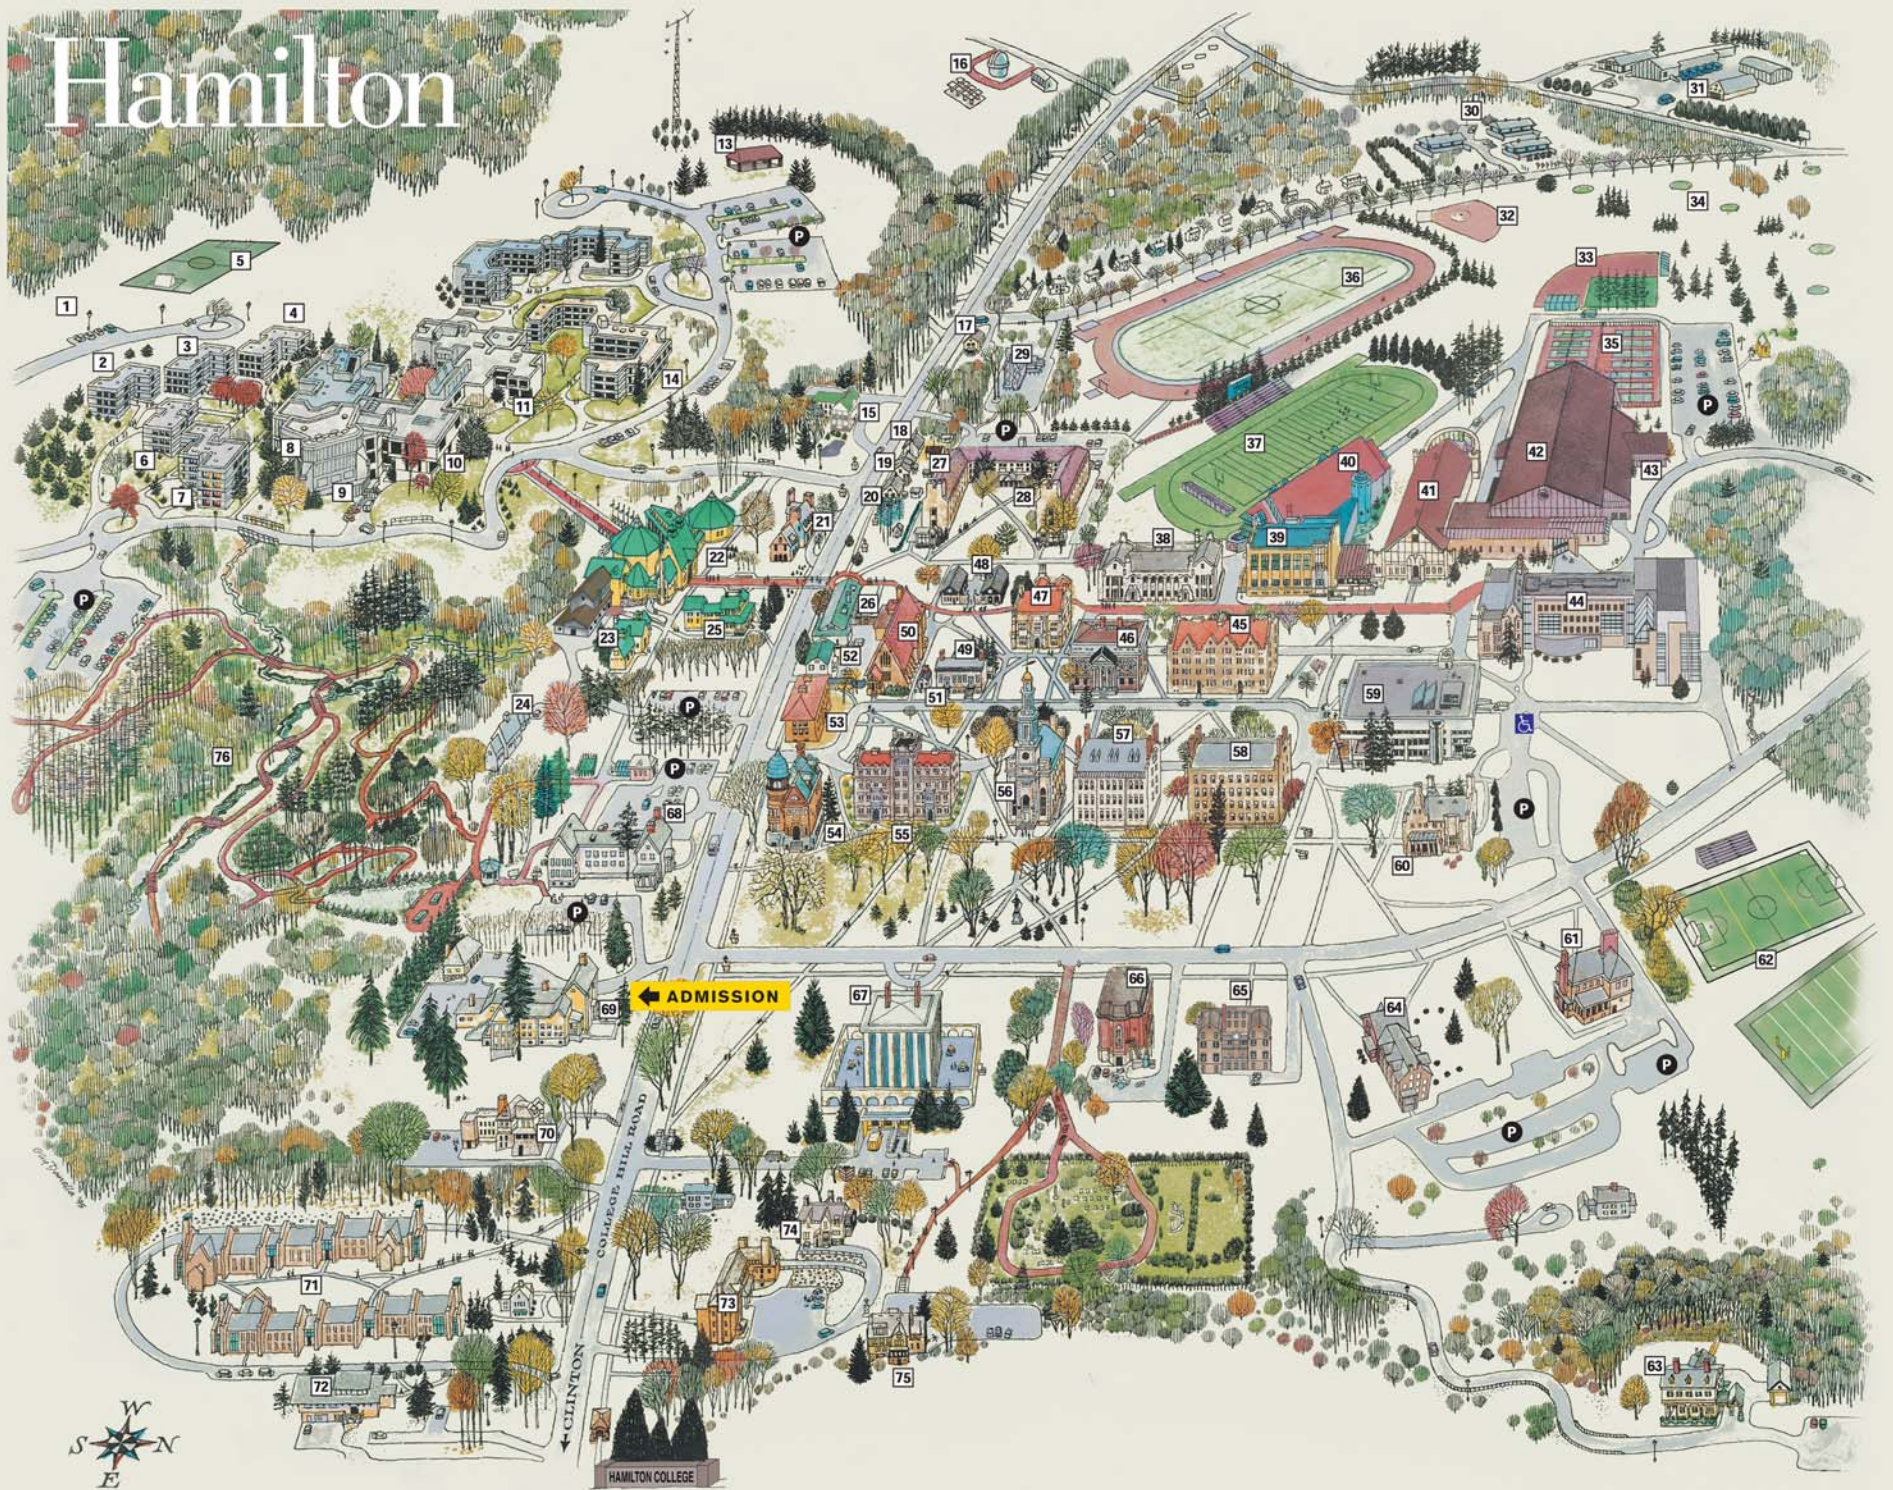

Hamilton

ALPHABETICAL LISTING

Admission Office	69
Admission and Financial Offices (opening Summer 2007)	60
Anderson-Connell Alumni Center (C&D)	68
Annex	22
Athletic Center (Scott Field House)	38-43
Beinecke Student Activities Village	22
Bristol Center (Guest Rooms)	67
Burke Library	59
Buttrick Hall (President's Office)	49
Campus Safety Office	27
Campus Road Athletic Fields	62
Chapel	56
College Store	67
Commons Dining Hall	50
Emerson Gallery	47
Fillius Events Barn	22
Financial Aid Office	69
Horowitch Career Center	20
Howard Diner	22
Kirkland Cottage	51
Kirner-Johnson Building (KJ)	11
List Art Center	8
The Little Pub	23
McEwen Dining Hall	10
Minor Theater	66
Philip Spencer House (Business Office/ Human Resources)	70
Physical Plant	31
Root Glen	76
Schambach Center for Music and the Performing Arts (Wellin Hall)	9
Science Center	44

NUMERICAL LISTING

1 Kirkland Glen (High and Low Ropes Courses)
2 Major Hall *
3 McIntosh Hall *
4 Minor Hall *
5 Mason Field
6 Keehn Hall *
7 Root Hall *
8 List Art Center
9 Schambach Center for Music and the Performing Arts (Wellin Hall)
10 McEwen Dining Hall
11 Kirner-Johnson Building (KJ)
12 Babbitt Hall *
13 Pavilion
14 Milbank Hall *
15 Molly Root House
16 The Observatory
17 210 College Hill Road (Philosophy)
18 Ferry Building (Computer Science)
19 Afro-Latin Cultural Center
20 Horowitch Career Center
21 Emerson Hall
22 Beinecke Student Activities Village (Annex, Fillius Events Barn, Howard Diner)
23 The Little Pub
24 Glen House (Outdoor Education Center)
25 Root Farmhouse *
26 Rudd Health Center
27 Campus Safety Office
28 Dunham Hall *
29 Saunders House *
30 Griffin Road Apartments *
31 Physical Plant
32 Ferguson Intramural Fields
33 Royce Baseball Field
34 Tompkins Golf Course
35 Gray Tennis Courts
36 Love Field-Pritchard Track
37 Steuben Field
38 Blood Fitness and Dance Center
39 Alumni Gymnasium
40 Bristol Swimming Pool
41 Sage Rink