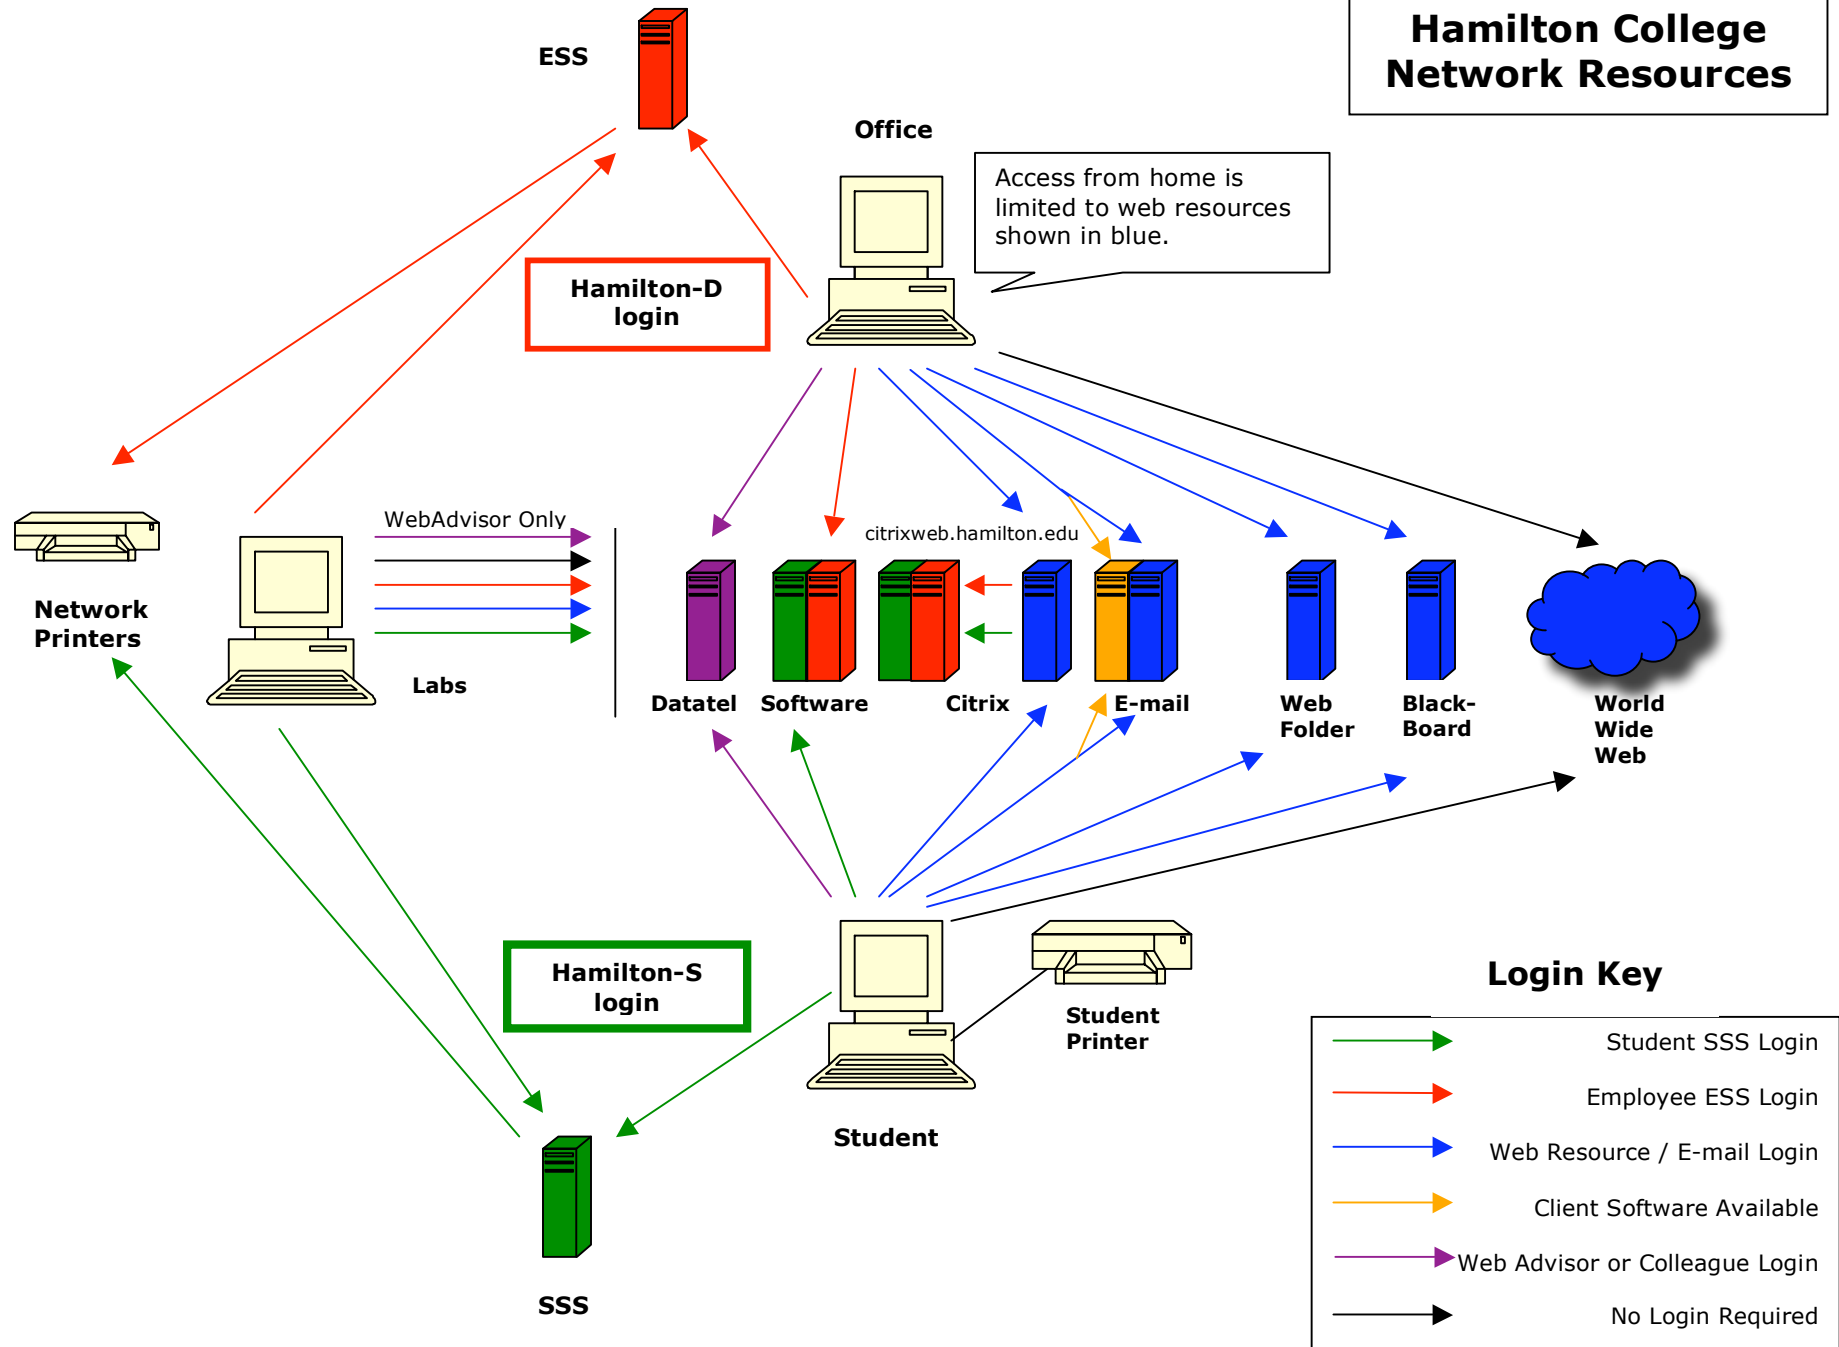

Hamilton College Network Resources

Login Key

- Green arrow: Student SSS Login
- Red arrow: Employee ESS Login
- Blue arrow: Web Resource / E-mail Login
- Yellow arrow: Client Software Available
- Purple arrow: Web Advisor or Colleague Login
- Black arrow: No Login Required