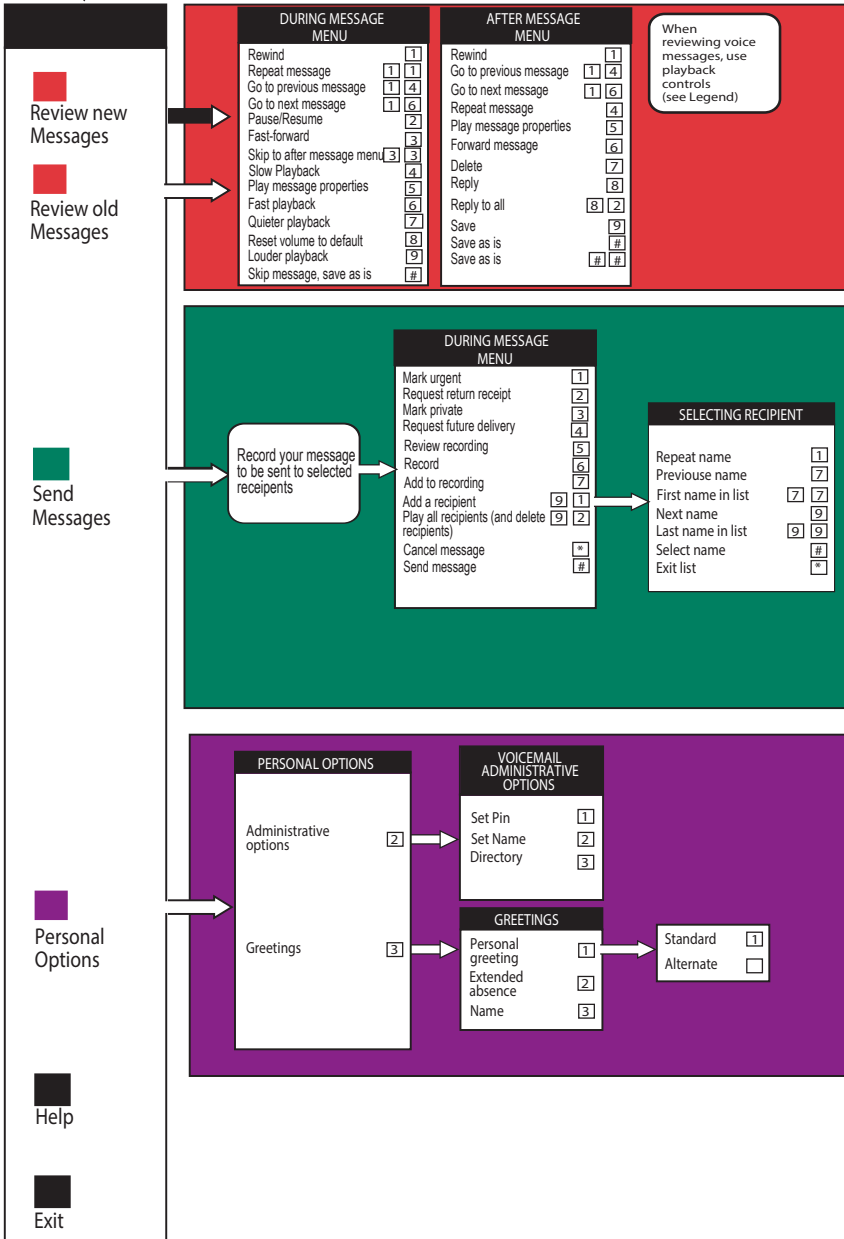

### ENTER THE SYSTEM

- Press the [MESSAGE] key or dial 4808  
Enter your phone PIN.
- From another phone call 859-4809  
1. Press #  
2. Enter your Hamilton mailbox number.  
3. Enter your phone PIN.

# Hamilton

## Hamilton Voicemail and Phone Information

NOTE: Depending on the way your system is set up, some features may not be available to you and you will not be prompted for those options. In addition, your telephone system may not support some features.

LEGEND

PLAYBACK CONTROLS			
Use these controls while listening to messages. Some controls are available while recording messages.			
Position	REWIND 1	PAUSE/RESTART 2	FORWARD 3
Speed	SLOWER 4	ENVELOPE 5	FASTER 6
Volume	7	NORMAL 8	LOUDER 9
	CANCEL *	HELP 0	SKIP #