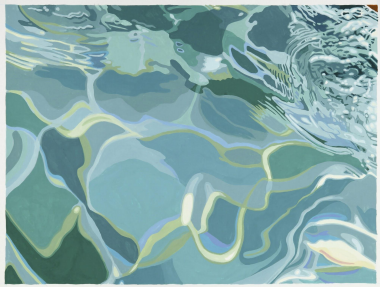

**Ruth and Elmer Wellin Museum of Art
Hamilton College**

Swimming Pool Water (Hand), 2017

Custom acrylic paint

12 x 16 ft. (3.7 x 4.9 m)

Commissioned by the Ruth and Elmer Wellin Museum of Art at Hamilton College.

Material support from Golden Artist Colors, Inc.