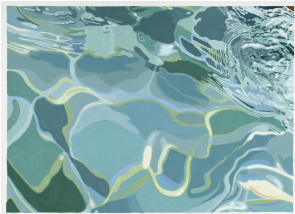

Gouache on paper

9½ x 12½ in. (24.1 x 31.8 cm)

Courtesy of the artist, New York

Swimming Pool Water (Hand), 2015

Gouache on paper

9½ x 12½ in. (24.1 x 31.8 cm)

Courtesy of the artist, New York

Beveled Glass, 2016