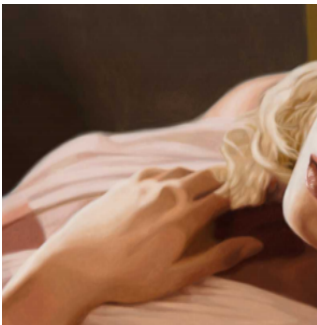

Courtesy of the artist, New York

A Constant Stream, 2014

Oil on linen

48⅛ x 60⅛ in. (122.2 x 152.7 cm)

Courtesy of the artist, New York

Ruth and Elmer Wellin Museum of Art
Hamilton College

The Mouths of Four Gorgons, 2014
Oil on linen
48 $\frac{1}{8}$ x 48 $\frac{1}{8}$ in. (122.2 x 122.2 cm)
Courtesy of the artist, New York