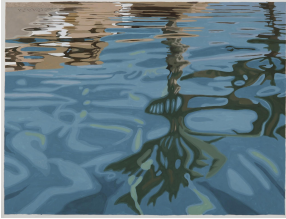

Ruth and Elmer Wellin Museum of Art
Hamilton College

Swimming Pool (Reflections of Palm Trees), 2015

Gouache on paper

9½ x 12½ in. (24.1 x 31.8 cm)

Courtesy of the artist, New York