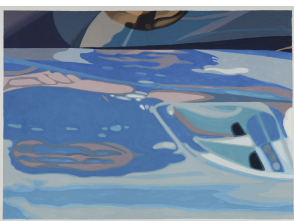

Reflection in Car Hood, 2015
Gouache on paper
10¹/₈ x 13³/₈ in. (25.7 x 34.1 cm)
Courtesy of the artist, New York