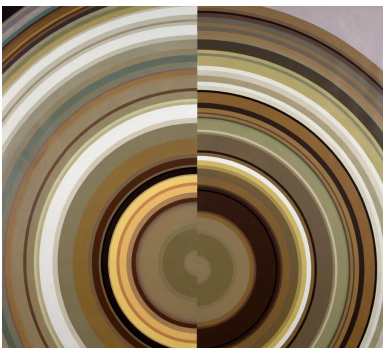

Colors from Wine, White, 2009

Oil on linen

79 x 86⅞ in. (200.7 x 220.7 cm)

Courtesy of the artist and Bergarde Galleries, Heerjansdam, the Netherlands