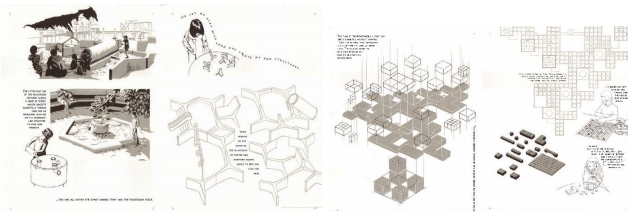

**ARTIST'S BOOK/GRAPHIC MEMOIR
Original works on paper**

Playground of My Mind, 2010-16
Gouache on paper
58 sheets: 18 x 13¹/₂ in. (45.7 x 34.3 cm) each
Courtesy of the artist, New York