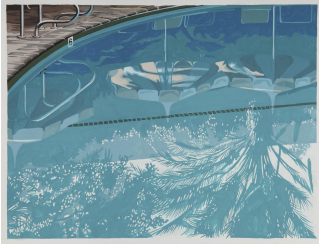

**Ruth and Elmer Wellin Museum of Art
Hamilton College**

Pool with Depth Marker, 2016
Gouache on paper
9³/₈ x 12³/₈ in. (23.8 x 31.6 cm)
Courtesy of the artist, New York