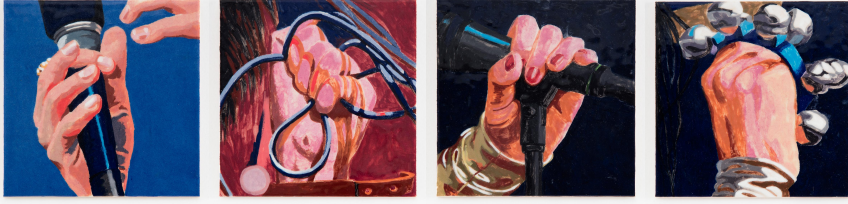

Ruth and Elmer Wellin Museum of Art
Hamilton College

Aside:

Top Row: *Corin Tucker, Courtney Barnett, Fiona Apple 1, Fiona Apple 2, Kathleen Hanna 1, Kathleen Hanna 2, Kelley Deal, Kim Clark, Kim Deal*

Bottom Row: *Laura Ballance, Meshell Ndegeocello 1, Meshell Ndegeocello 2, Patti Smith, PJ Harvey 1, PJ Harvey 2, Siouxsie Sioux 1, Siouxsie Sioux 2, Siouxsie Sioux 3*

Aside: *Meshell Ndegeocello 3*