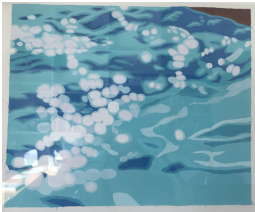

Oil on linen

48¼ x 90⅛ in. (122.6 x 228.9 cm)

Courtesy of the artist, New York

GOUACHE ON PAPER

Swimming Pool Water, 2007

Gouache on paper

9¾ x 11½ in. (24.8 x 29.2 cm)

Courtesy of the artist, New York