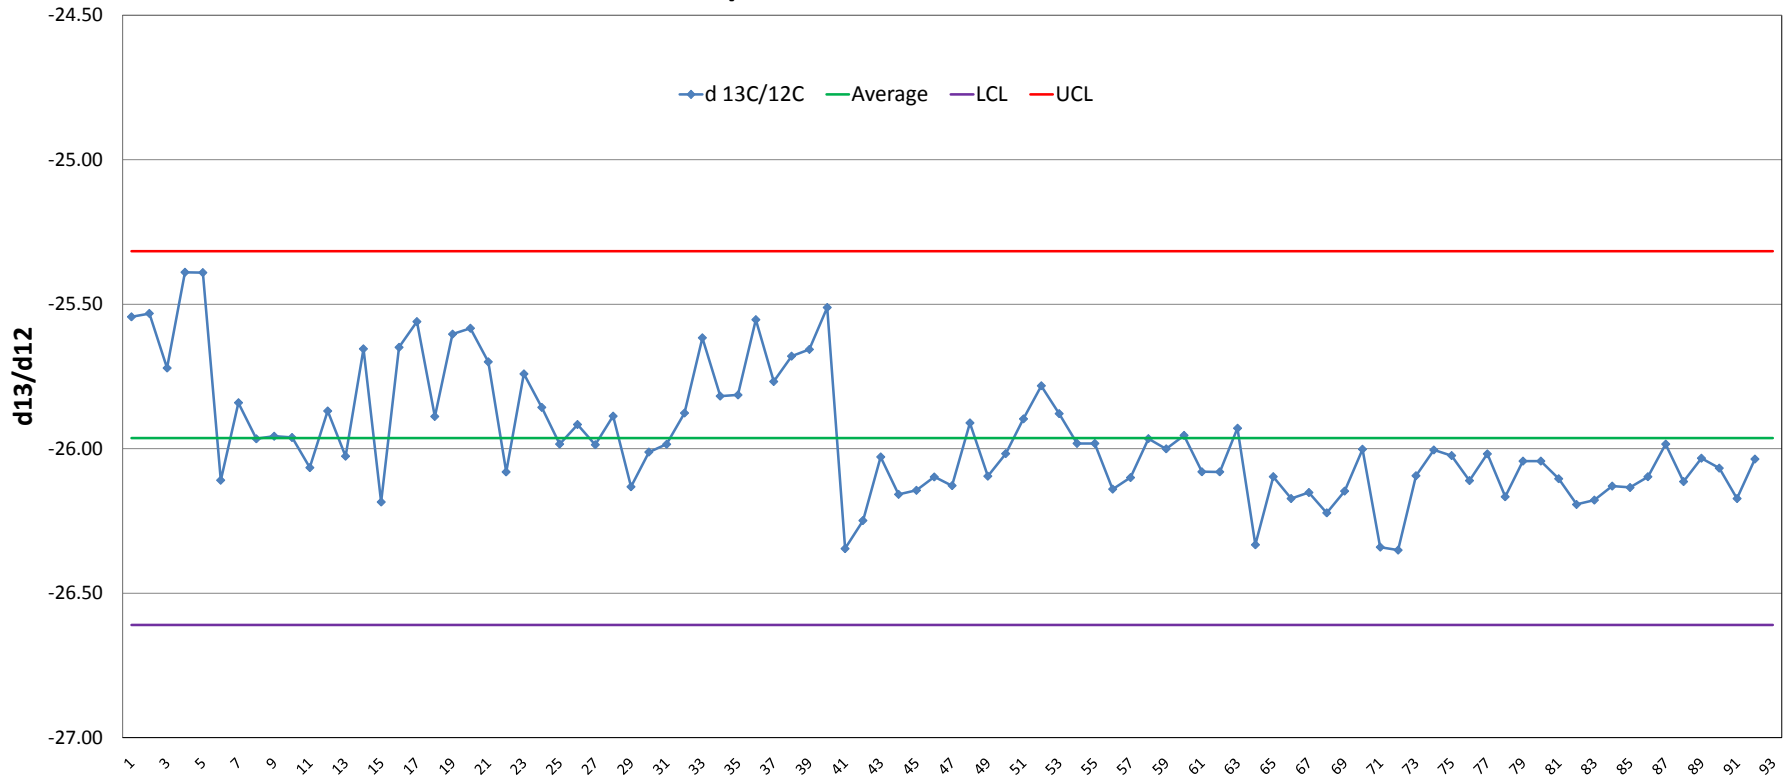

d13C/d12C - JGC Control Chart

samples run over time

Last updated on 12/4/08